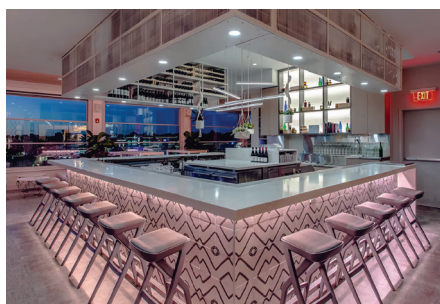

PANORA GUG+ D4

**DAS DAS
THEATER**
Istanbul | Turkey

PANORA GUG-W3

**SANTO CIELO
RESTAURANT**
Chicago | USA